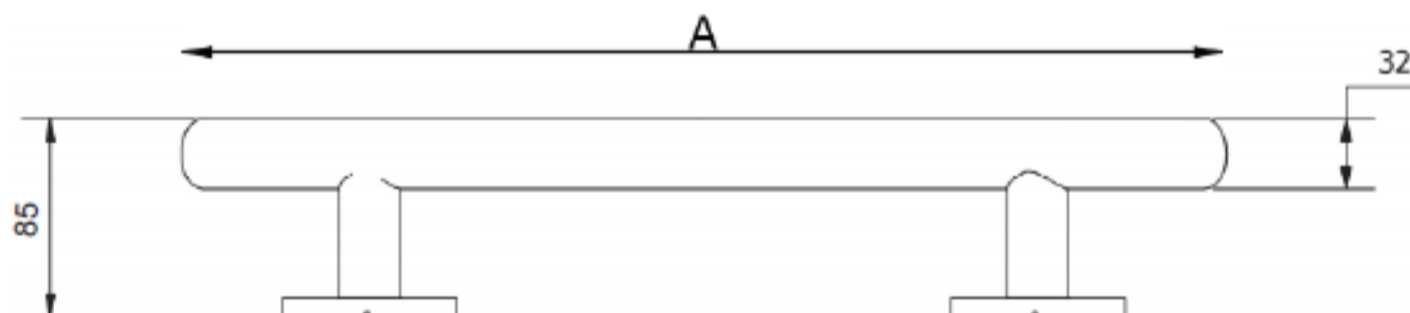

Matt Black Luxury Straight Stainless Steel Grab Rail with Concealed Fixings

Product Detail:

The 'T-Bar' grab rail is available in three sizes – 355mm, 480mm and 680mm, with two modern options in style – straight or curved.

The rails have concealed fixings and are manufactured using a high-quality stainless steel.

The straight rails are Doc M compliant, and can be included when designing your own NYMAS Doc M pack as we believe compliance should not compromise on style.

The new NYMAS rails are the perfect solution when creating a stylish accessible washroom.

Reference (specify): 311435-MB / 355mm

Available colours/finishes

MB

SP

SS

Order Code	Size (A)
311435-MB	355mm
311448-MB	480mm
311462-MB	620mm